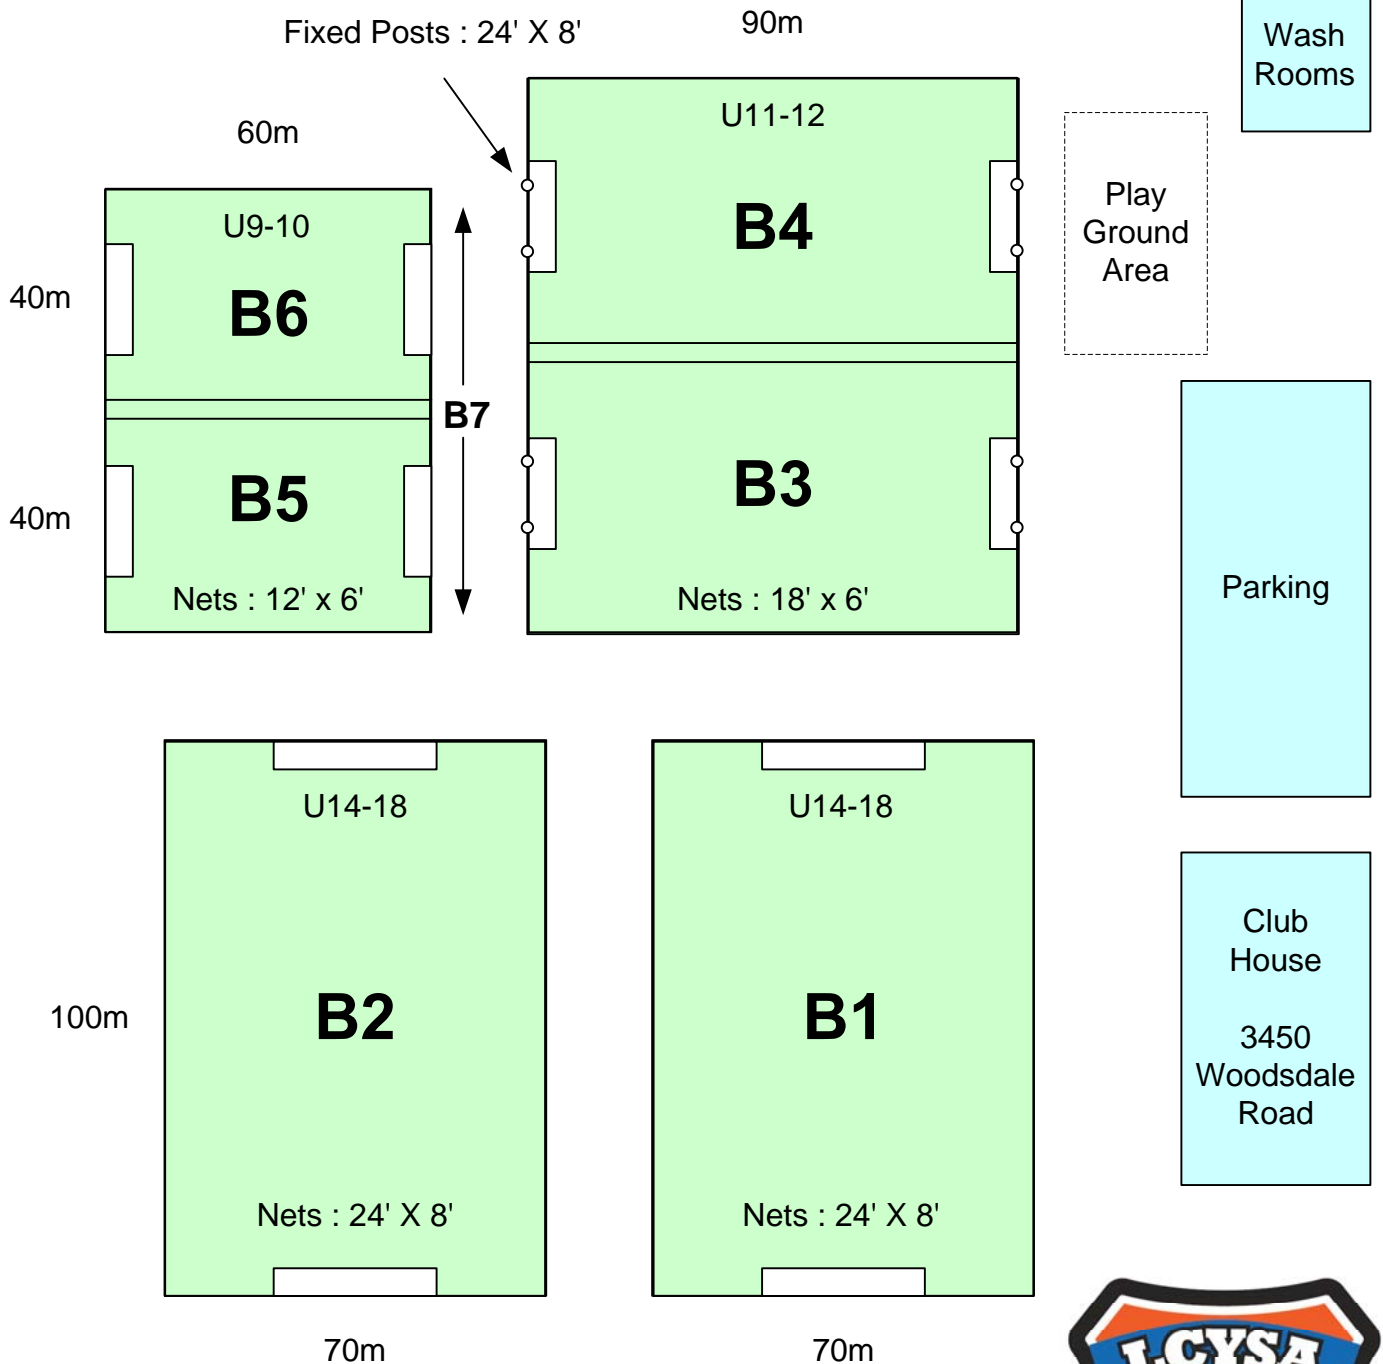

# Beasley Park Soccer Field Map - Lake Country, B.C.

Wood Lake

Not to Scale / Feb 2012

U6-8 on Reiswig Park Field (Mini Nets) →